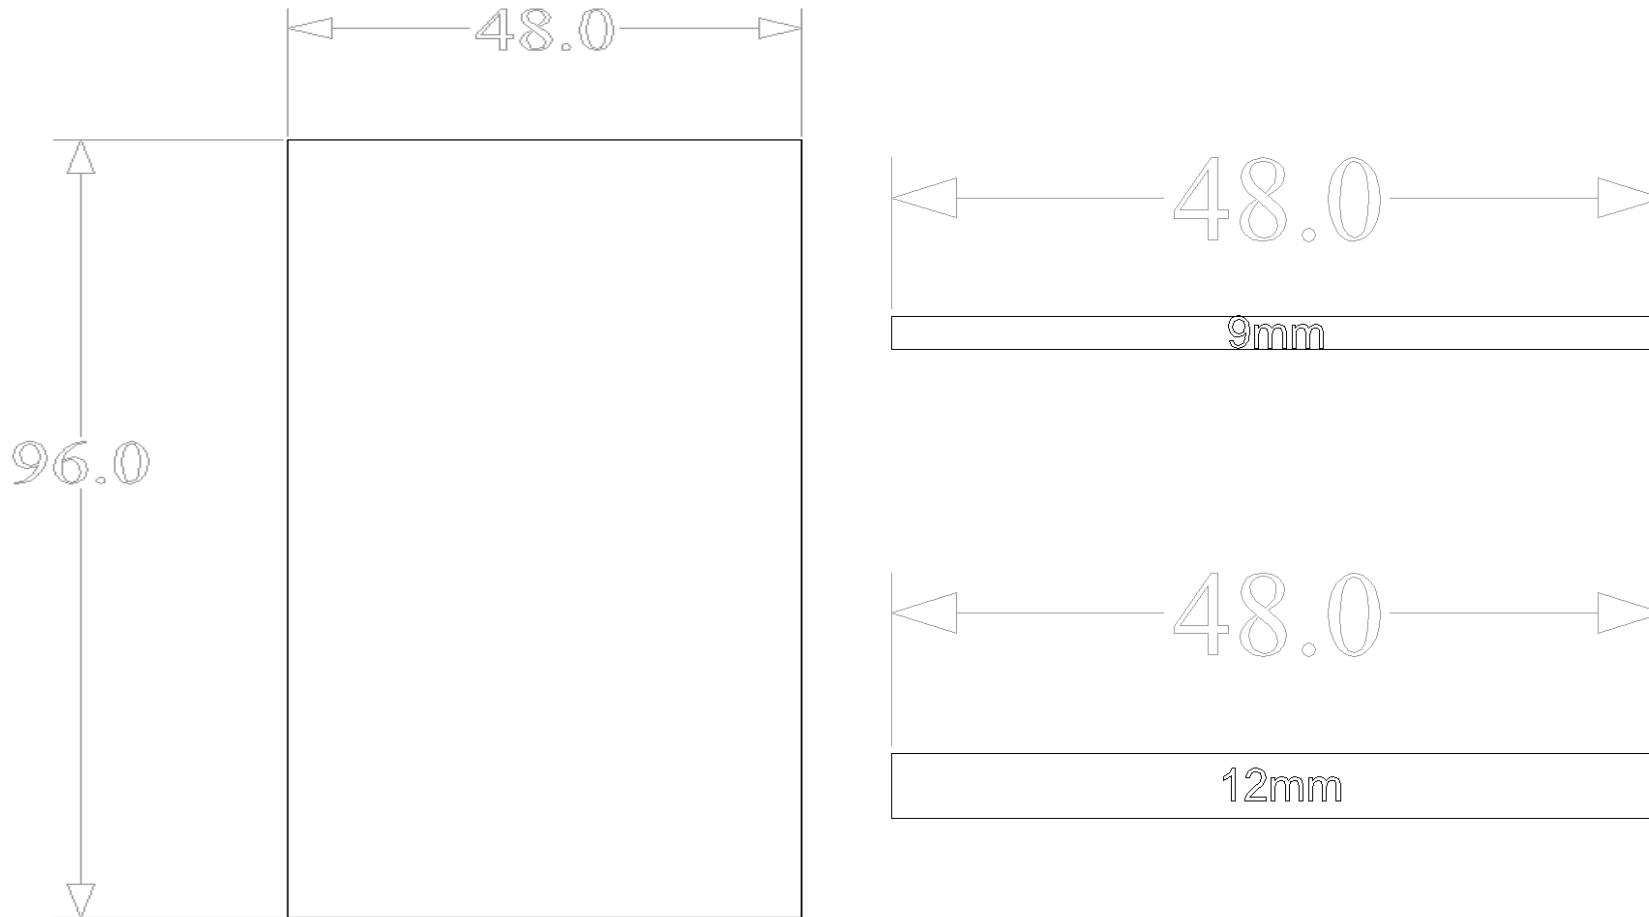

ACOUSTIC PANEL

Possibility to customize the thickness of the acoustic panels

SPECIFICATIONS ACOUSTIC PANELS

DIMENSIONS: 96" X 48"

MAX 108" (2745MM)

COLOURS: AVAILABLE IN ALL COLORS

NRC: 0.95

WEIGHT: 24KG/M2

THICKNESS: 12MM / 9MM

(CUSTOMIZABLE)

100% POLYESTER